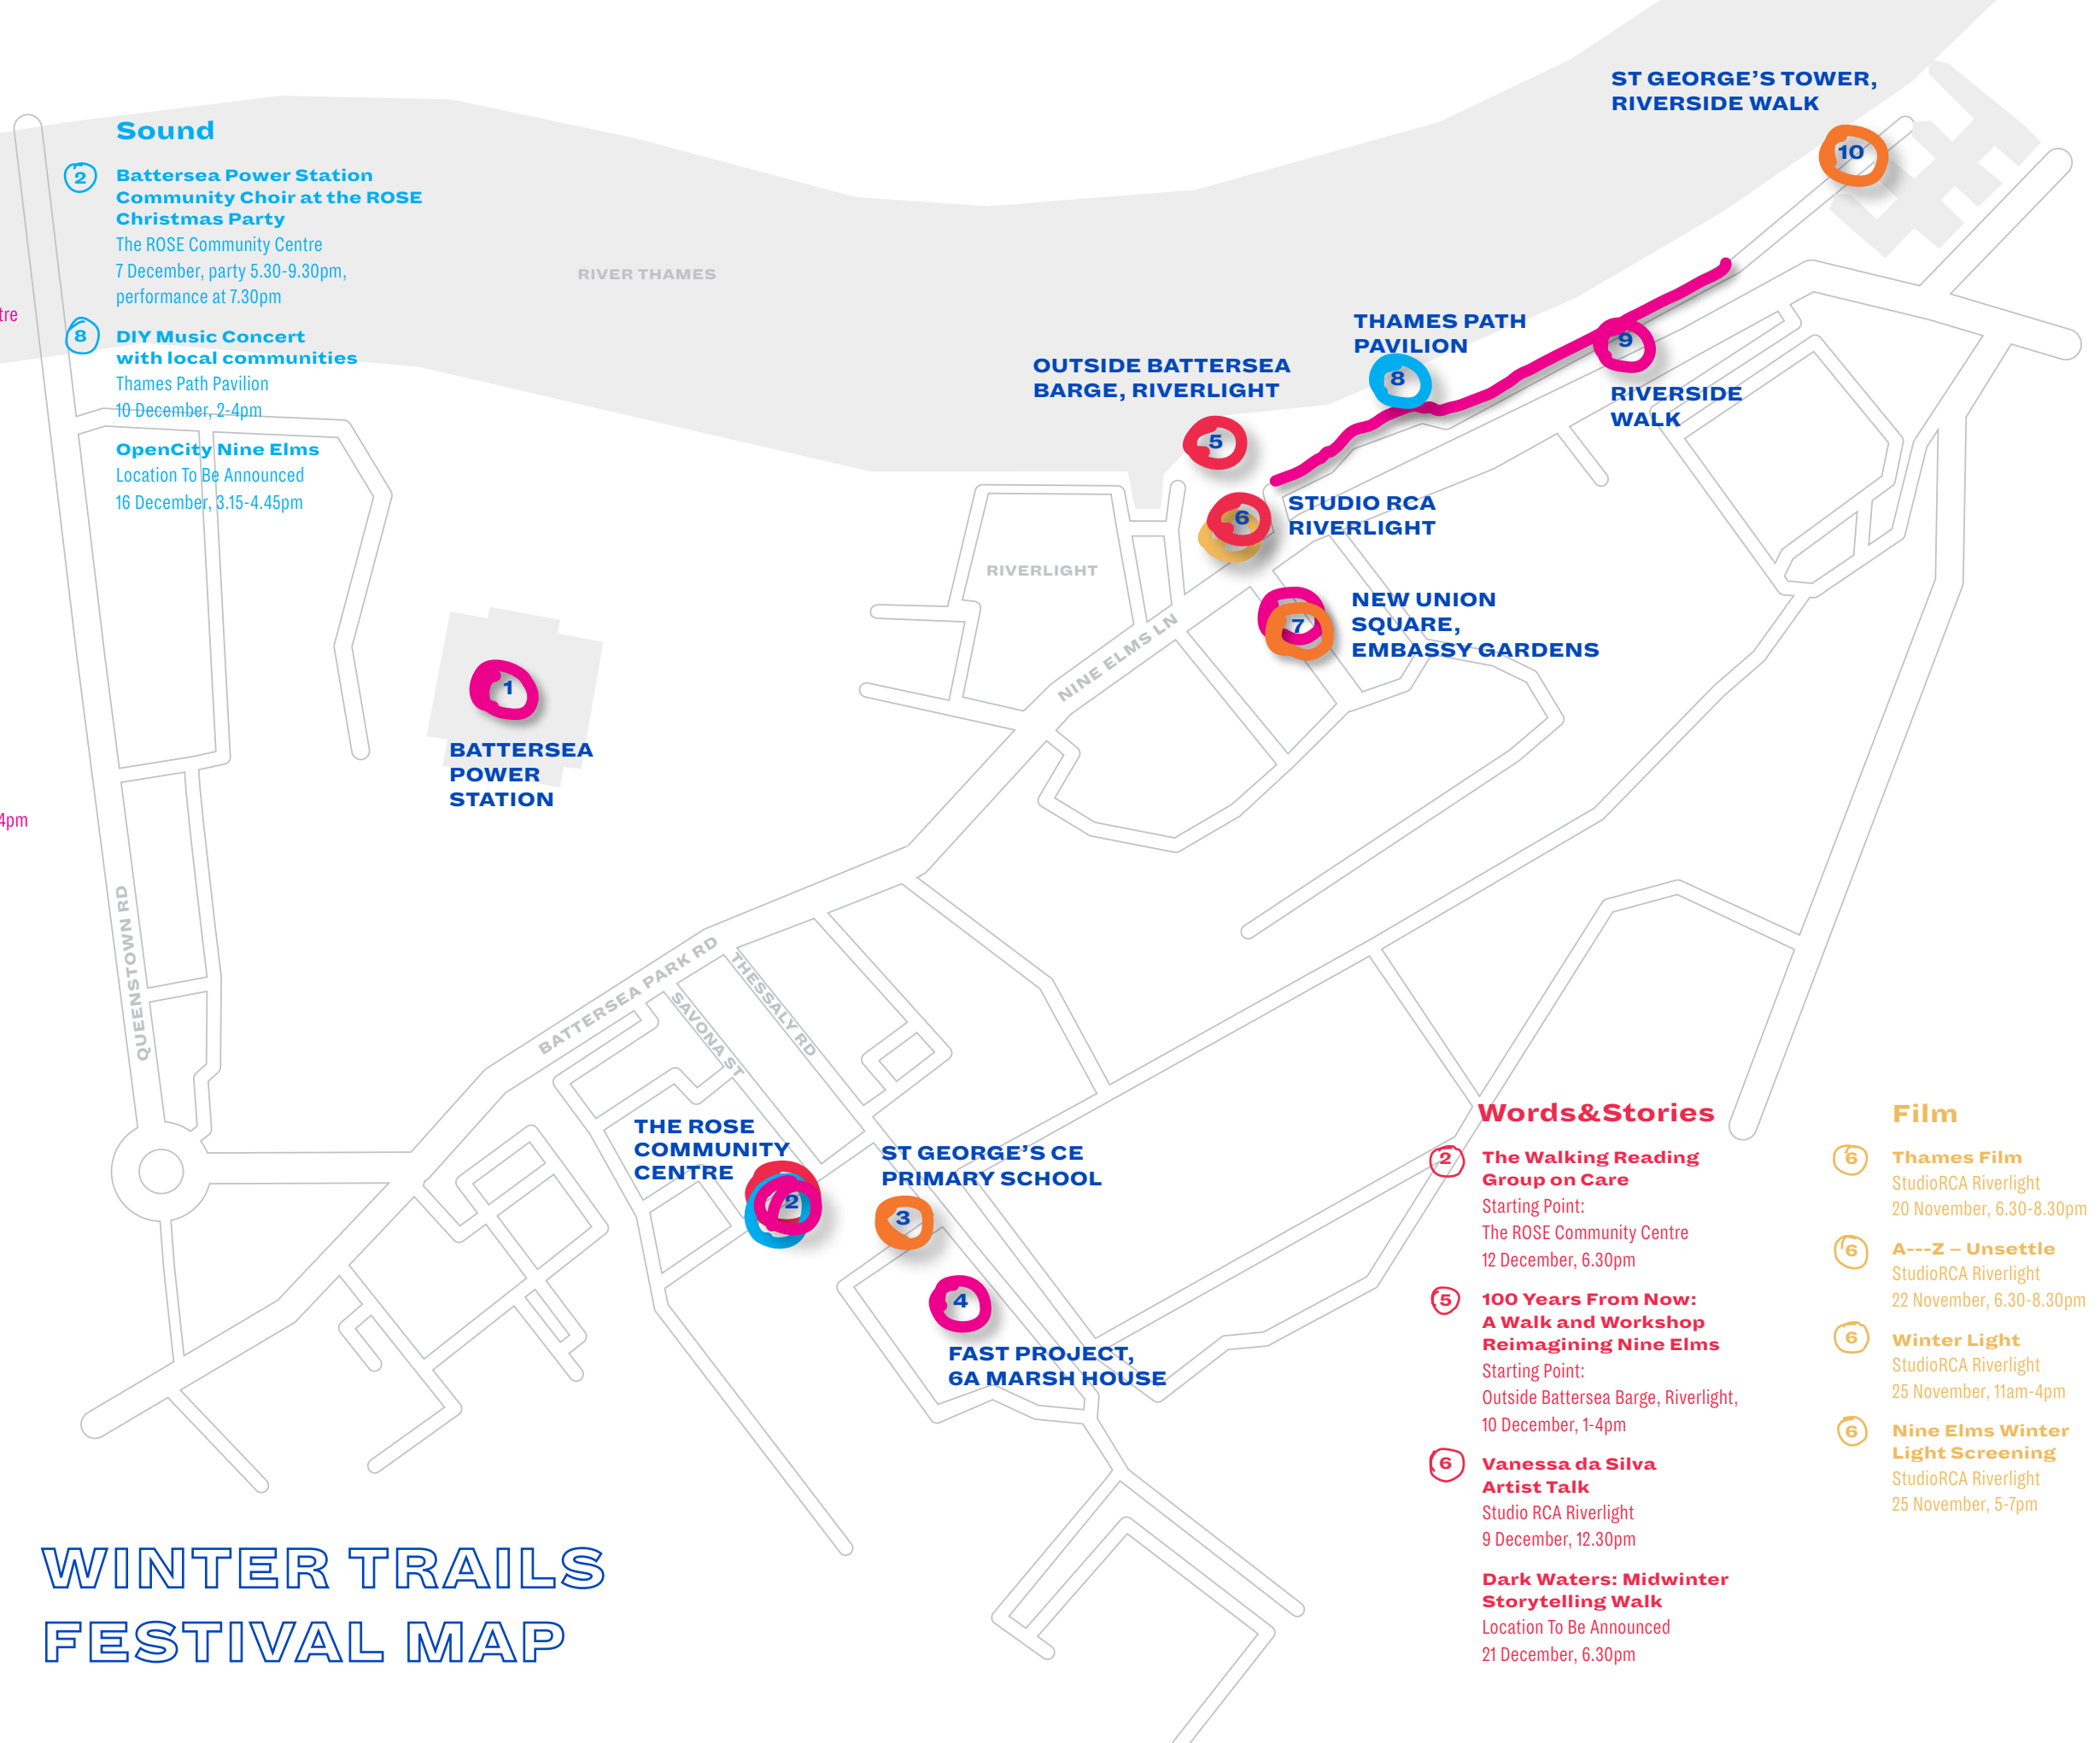

Sound

- ② **Battersea Power Station Community Choir at the ROSE Christmas Party**
The ROSE Community Centre
7 December, party 5.30-9.30pm, performance at 7.30pm
- ⑧ **DIY Music Concert with local communities**
Thames Path Pavilion
10 December, 2-4pm
- OpenCity Nine Elms**
Location To Be Announced
16 December, 3.15-4.45pm

WINTER TRAILS FESTIVAL MAP

RIVER THAMES

ST GEORGE'S TOWER,
RIVERSIDE WALK

10

THAMES PATH
PAVILION

8

OUTSIDE BATTERSEA
BARGE, RIVERLIGHT

5

FAST PROJECT,
6A MARSH HOUSE

4

Words&Stories

- ② **The Walking Reading Group on Care**
Starting Point:
The ROSE Community Centre
12 December, 6.30pm
- ⑤ **100 Years From Now: A Walk and Workshop Reimagining Nine Elms**
Starting Point:
Outside Battersea Barge, Riverlight,
10 December, 1-4pm
- ⑥ **Vanessa da Silva Artist Talk**
Studio RCA Riverlight
9 December, 12.30pm

Dark Waters: Midwinter Storytelling Walk
Location To Be Announced
21 December, 6.30pm

Film

- ⑥ **Thames Film**
StudioRCA Riverlight
20 November, 6.30-8.30pm
- ⑥ **A---Z – Unsettle**
StudioRCA Riverlight
22 November, 6.30-8.30pm
- ⑥ **Winter Light**
StudioRCA Riverlight
25 November, 11am-4pm
- ⑥ **Nine Elms Winter Light Screening**
StudioRCA Riverlight
25 November, 5-7pm